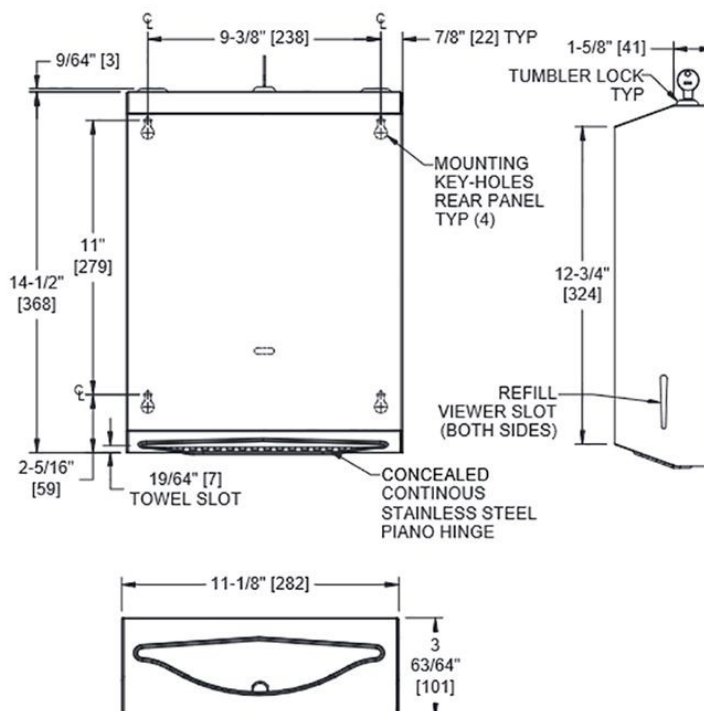

WA0210 LARGE PAPER TOWEL DISPENSER

Description

- Model WA0210 is our wall mounted large paper towel dispenser
- Manufactured from grade 304 stainless steel with satin finish
- Lockable filling lid with heavy duty stainless steel piano hinge
- Capacity: 400 C-Fold or 525 multifold paper towels

Dimensions

- **Width:** 282mm
- **Height:** 368mm
- **Depth:** 101mm

Delivery

- From stock, usually 1 to 3 working days